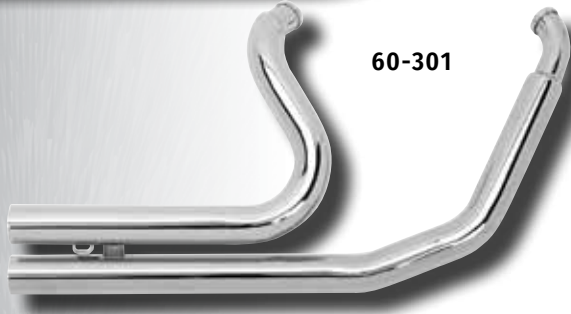

BIG GROWL EXHAUSTS

60-300

60-301

60-302

60-303

60-304

60-312

60-305

FOR SOFTAIL® 1986 THRU 2005

The 2-1/4" Big Growl® pipes feature thick wall tubing, reinforced mounting brackets, one piece step ups, no welds! Available in beautiful show quality chrome.

SOLD AS PAIR

60-300 Big Growl® Down 'n Outs, chrome.

Heat Shield Sets

60-312 2 Piece extended coverage heat shield set.
Fits all Big Growl® exhaust.

BIG GROWL EXHAUSTS

FOR SOFTAIL® 1986 THRU 2005

The 2-1/4" Big Growl® pipes feature thick wall tubing, reinforced mounting brackets, one piece step ups, no welds! Available in beautiful show quality chrome.