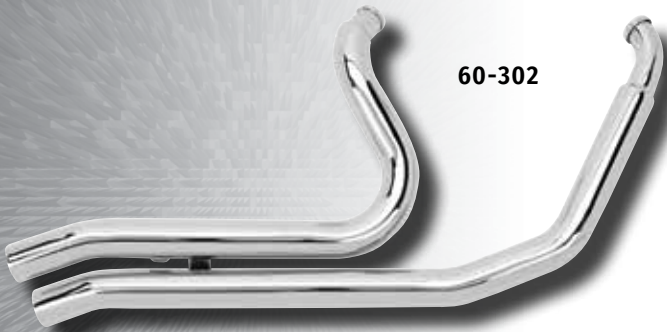

BIG GROWL EXHAUSTS

60-300

60-301

60-302

60-303

60-304

60-312

60-305

FOR SOFTAIL® 1986 THRU 2005

The 2-1/4" Big Growl® pipes feature thick wall tubing, reinforced mounting brackets, one piece step ups, no welds! Available in beautiful show quality chrome.

SOLD AS PAIR

60-300 Big Growl® Down 'n Outs, chrome.

Heat Shield Sets

60-312 2 Piece extended coverage heat shield set.
Fits all Big Growl® exhaust.

BIG GROWL EXHAUSTS

FOR SOFTAIL® 1986 THRU 2005

The 2-1/4" Big Growl® pipes feature thick wall tubing, reinforced mounting brackets, one piece step ups, no welds! Available in beautiful show quality chrome.