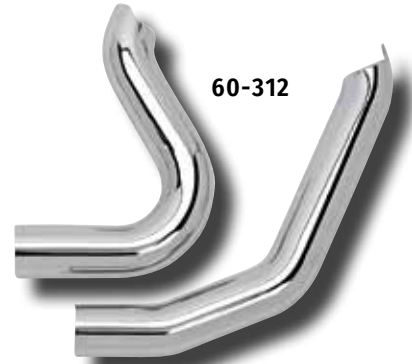

BIG GROWL EXHAUSTS

60-300

60-301

60-302

60-303

60-304

60-312

60-305

FOR SOFTAIL® 1986 THRU 2005

The 2-1/4" Big Growl® pipes feature thick wall tubing, reinforced mounting brackets, one piece step ups, no welds! Available in beautiful show quality chrome.

SOLD AS PAIR

60-300 Big Growl® Down 'n Outs, chrome.

Heat Shield Sets

60-312 2 Piece extended coverage heat shield set.
Fits all Big Growl® exhaust.

BIG GROWL EXHAUSTS

FOR SOFTAIL® 1986 THRU 2005

The 2-1/4" Big Growl® pipes feature thick wall tubing, reinforced mounting brackets, one piece step ups, no welds! Available in beautiful show quality chrome.